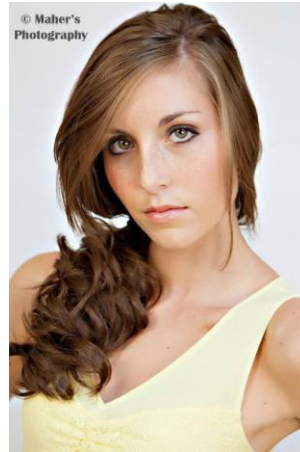

# Exceptional Faces

*Taylor*

hometown: Soddy Daisy, TN  
age: 18  
height: 5 - 4 | weight: 97  
measurements: 34A-24-34  
hair: brown | eyes: hazel  
dress: 0 | shoe: 7

Interested in:

Fashion  
Promotions, Trade Shows  
Print & TV Advertising  
Spokesmodel