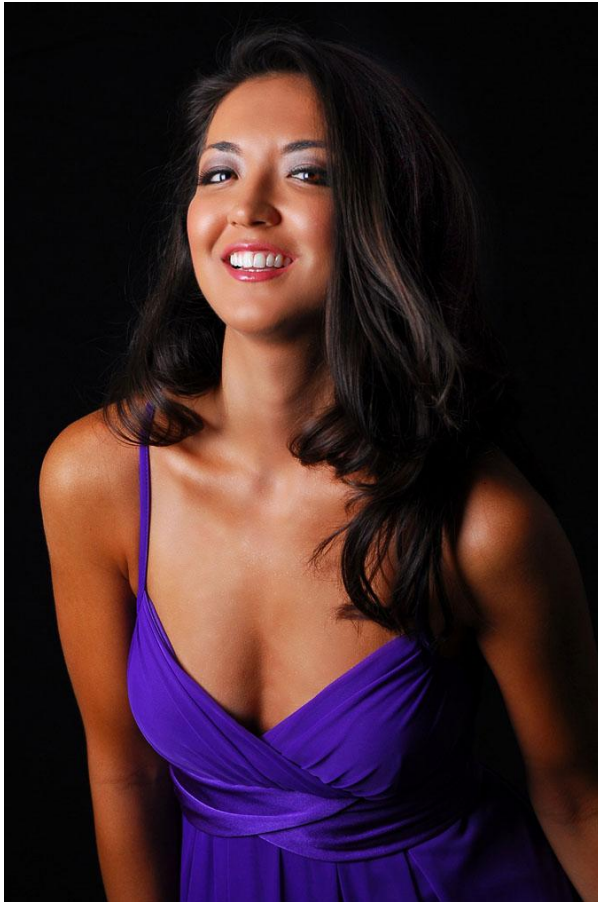

# Exceptional Faces

*Cynthia*

hometown: Atlanta  
age: 24  
height: 5 - 6 | weight: 119  
measurements: 34B-24-34  
hair: dark brown | eyes: brown  
dress: 2/4 | shoe: 7.5

Interested in:  
Fashion, Runway  
Promotions, Trade Shows  
Print & TV Advertising  
Spokesmodel  
Glamour, Implied Nudes