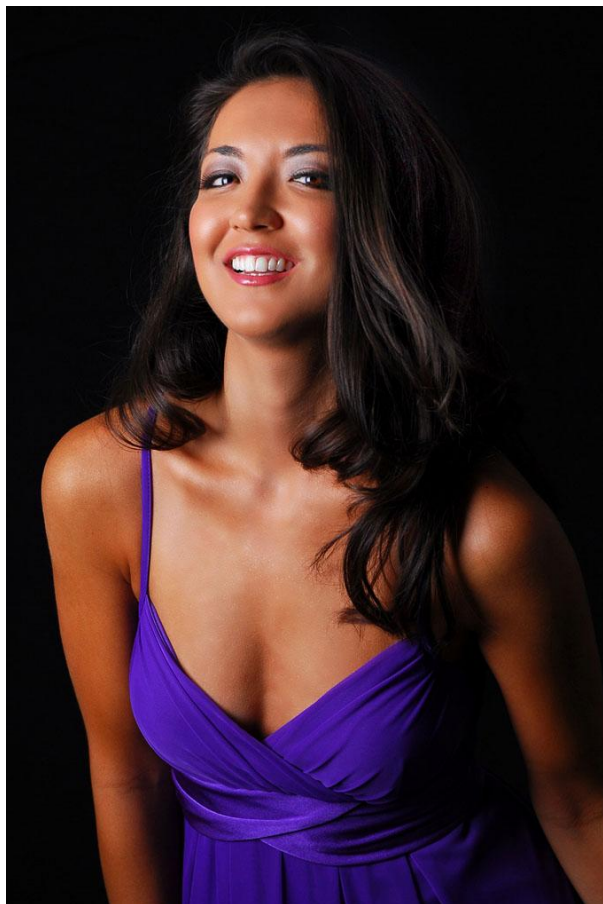

# Exceptional Faces

*Cynthia*

hometown: Atlanta  
age: 24  
height: 5 - 6 | weight: 119  
measurements: 34B-24-34  
hair: dark brown | eyes: brown  
dress: 2/4 | shoe: 7.5

Interested in:  
Fashion, Runway  
Promotions, Trade Shows  
Print & TV Advertising  
Spokesmodel  
Glamour, Implied Nudes