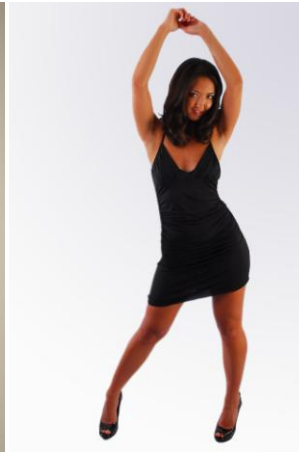

# Exceptional Faces

*Cynthia*

hometown: Atlanta  
age: 24  
height: 5 - 6 | weight: 119  
measurements: 34B-24-34  
hair: dark brown | eyes: brown  
dress: 2/4 | shoe: 7.5

Interested in:  
Fashion, Runway  
Promotions, Trade Shows  
Print & TV Advertising  
Spokesmodel  
Glamour, Implied Nudes